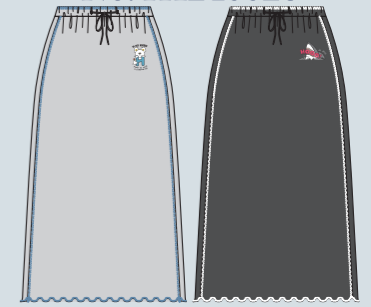

Col. Off & Light Blue & Charcoal
Length. 70cm / Width. 93cm
@2,360

Milk	Light Blue	Charcoal
Pcs	Pcs	Pcs

No. H1240019

Col. Milk Tea & Blue Hawaii
Length. 70cm / Width. 60cm
@1,650

Milk Tea	Blue Hawaii
Pcs	Pcs

No. H2240016

Col. Milk & Egg shell & Charcoal
Length. 70cm / Width. 60cm
@1,560

Milk	Egg Shell	Charcoal
Pcs	Pcs	Pcs

No. H2240028

Col. Off
Length. 34cm
/ Width. 40cm
@1,560

Off
Pcs

No. H2240025

Col. Milk Tea & Black
Length. 108cm / Width. 65~85cm
@3,500

Milk Tea	Black
Pcs	Pcs

No. H1240026

Col. Gray Top & Charcoal
Length. 92cm / Width. 64~95cm
@1,960

Gray Top	Charcoal
Pcs	Pcs

No. H1240012

Col. Milk & Charcoal
Length. 70cm / Width. 60cm
@1,800

Milk	Charcoal
Pcs	Pcs