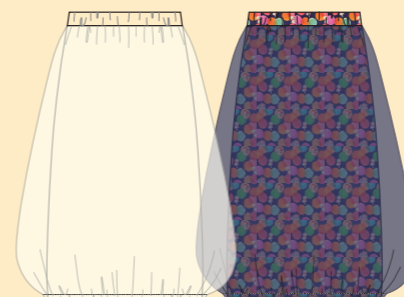

Blue
Pcs

No. H2240029

Col. Sea
Length. 35cm
/Width. 31cm
@1,560

Sea
Pcs

No. H1240032

Col. Ivory & Navy
Length. 85cm / Width. 66~95cm
@1,960

Ivory	Navy
Pcs	Pcs

No. H1240020

Col. Jelly fish & Black
Length. 105cm / Width. 65~90cm
@3,500

Jerry fish	Black
Pcs	Pcs

JUNE MENU

No. H1240002

Col. Milk & Water
Length. 65cm / Width. 54cm
@1,560

Milk	Water
Pcs	Pcs

No. H2240013

Col. Milk & Charcoal
Length. 70cm / Width. 60cm
@1,800

Milk	Charcoal
Pcs	Pcs

No. H2240027

Col. Cinnamon & Sea
Length. 73cm / Width. 80cm
@1,800

Cinnamon	Sea
Pcs	Pcs

No. H1240018

Col. Milk & Charcoal
Length. 70cm / Width. 60cm
@1,800

Milk	Charcoal
Pcs	Pcs

No. H1240024