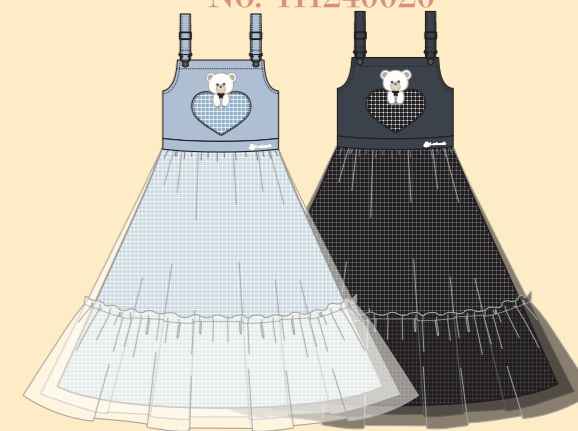

Blue
Pcs

No. H2240029

Col. Sea
Length. 35cm
/Width. 31cm
@1,560

Sea
Pcs

No. H1240032

Col. Ivory & Navy
Length. 85cm / Width. 66~95cm
@1,960

Ivory	Navy
Pcs	Pcs

No. H1240020